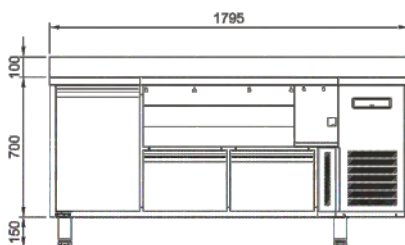

ΑΝΟΞΕΙΔΩΤΑ BAR STATION

GN3 100 TN-QTS

ΨΥΧΟΜΕΝΟ BAR STATION

ΔΙΑΣΤΑΣΕΙΣ: 1 800x700x850+100 mm

ΙΣΧΥΣ: 393 Watt

ΘΕΡΜΟΚΡΑΣΙΑ: +1°C έως +8°C

ΨΥΞΗ: Βεβιασμένη

ΑΠΟΨΥΞΗ: Αυτόματη

ΨΥΚΤΙΚΟ ΥΓΡΟ: R134/R290

ΠΟΡΤΕΣ: 1

ΣΥΡΤΑΡΙΑ: 2 GN 2/3

INFO

Ιnox κατασκευή

Πόρτα με αυτόματη επαναφορά κάτω από 90 μοίρες

Γούρνα 27x33 cm

Pitcher rinser, θέση για μπουκάλια, θέση για πάγο, θέση για blender

Πόδια ανοξείδωτα ρυθμιζόμενα

Μοτέρ δεξιά