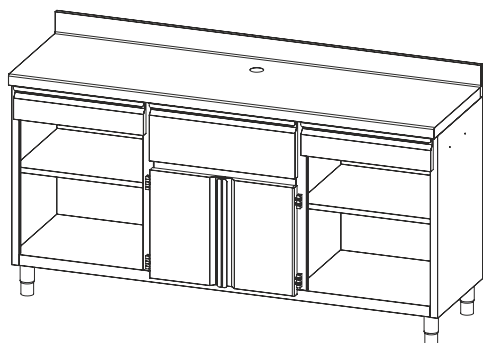

INFO

Ιnox κατασκευή
Πόδια ανοξείδωτα ρυθμιζόμενα
Συρτάρια για καφέ, συρτάρι αμπάρι, αποθηκευτικός χώρος

980 € + Φ.Π.Α.