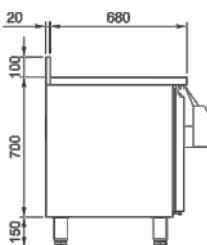

ΑΝΟΞΕΙΔΩΤΑ BAR STATION

GN3 100 TN-QTS

ΨΥΧΟΜΕΝΟ BAR STATION

ΔΙΑΣΤΑΣΕΙΣ: 1 800x700x850+100 mm

ΙΣΧΥΣ: 393 Watt

ΘΕΡΜΟΚΡΑΣΙΑ: +1°C έως +8°C

ΨΥΞΗ: Βεβιασμένη

ΑΠΟΨΥΞΗ: Αυτόματη

ΨΥΚΤΙΚΟ ΥΓΡΟ: R134/R290

ΠΟΡΤΕΣ: 1

ΣΥΡΤΑΡΙΑ: 2 GN 2/3

INFO

Ιnox κατασκευή

Πόρτα με αυτόματη επαναφορά κάτω από 90 μοίρες

Γούρνα 27x33 cm

Pitcher rinser, θέση για μπουκάλια, θέση για πάγο, θέση για blender

Πόδια ανοξείδωτα ρυθμιζόμενα

Μοτέρ δεξιά