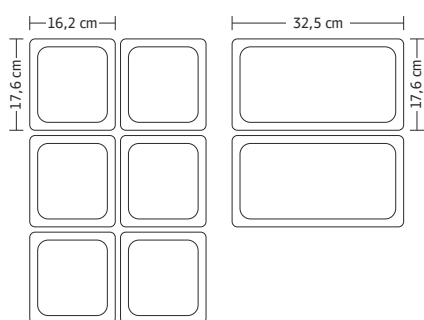

ΚΩΔΙΚΟΣ	ΠΕΡΙΓΡΑΦΗ ΕΙΔΟΥΣ	ΠΑΧΟΣ	LT

ΑΝΟΞΕΙΔΩΤΟ AISI201 26,5x16,2 cm

GN 1420	GN 1/4 20 mm βάθος	0,60 mm	0,50
GN 1440	GN 1/4 40 mm βάθος	0,60 mm	1,20
GN 1465	GN 1/4 65 mm βάθος	0,60 mm	1,80
GN 14100	GN 1/4 100 mm βάθος	0,60 mm	2,80
GN 14150	GN 1/4 150 mm βάθος	0,70 mm	4,00
GN 14200	GN 1/4 200 mm βάθος	0,70 mm	5,50

ΑΝΟΞΕΙΔΩΤΟ AISI201 17,6x16,2 cm

GN 1665	GN 1/6 65 mm βάθος	0,60 mm	0,10
GN 16100	GN 1/6 100 mm βάθος	0,60 mm	1,60
GN 16150	GN 1/6 150 mm βάθος	0,70 mm	2,40
GN 16200	GN 1/6 200 mm βάθος	0,70 mm	3,40

ΑΝΟΞΕΙΔΩΤΟ AISI201 17,6x10,8 cm

GN 1965	GN 1/9 65 mm βάθος	0,70 mm	0,60
GN 19100	GN 1/9 100 mm βάθος	0,70 mm	1,00