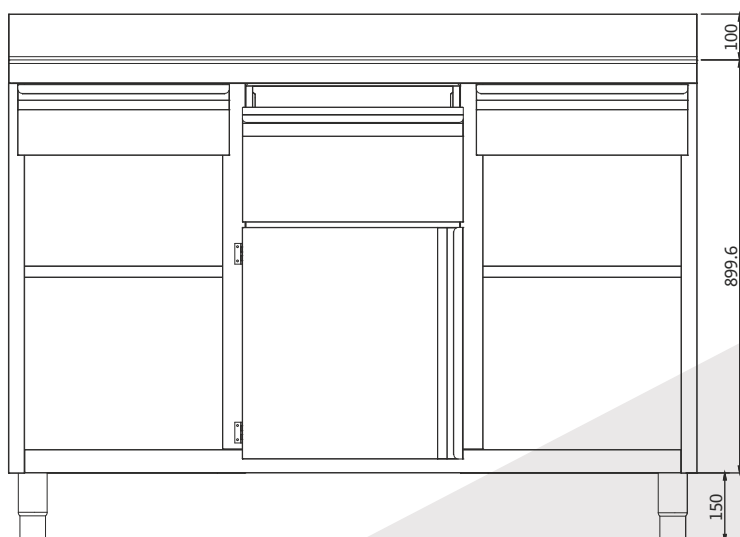

INFO

Ιnox κατασκευή
Πόδια ανοξείδωτα ρυθμιζόμενα
Συρτάρια για καφέ, συρτάρι αμπάρι, αποθηκευτικός χώρος

1.150 € + Φ.Π.Α.