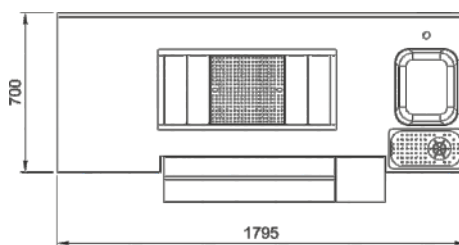

ΑΝΟΞΕΙΔΩΤΑ BAR STATION

GN3 100 TN-QTS

ΨΥΧΟΜΕΝΟ BAR STATION

ΔΙΑΣΤΑΣΕΙΣ: 1 800x700x850+100 mm

ΙΣΧΥΣ: 393 Watt

ΘΕΡΜΟΚΡΑΣΙΑ: +1°C έως +8°C

ΨΥΞΗ: Βεβιασμένη

ΑΠΟΨΥΞΗ: Αυτόματη

ΨΥΚΤΙΚΟ ΥΓΡΟ: R134/R290

ΠΟΡΤΕΣ: 1

ΣΥΡΤΑΡΙΑ: 2 GN 2/3

INFO

Ιnox κατασκευή

Πόρτα με αυτόματη επαναφορά κάτω από 90 μοίρες

Γούρνα 27x33 cm

Pitcher rinser, θέση για μπουκάλια, θέση για πάγο, θέση για blender

Πόδια ανοξείδωτα ρυθμιζόμενα

Μοτέρ δεξιά